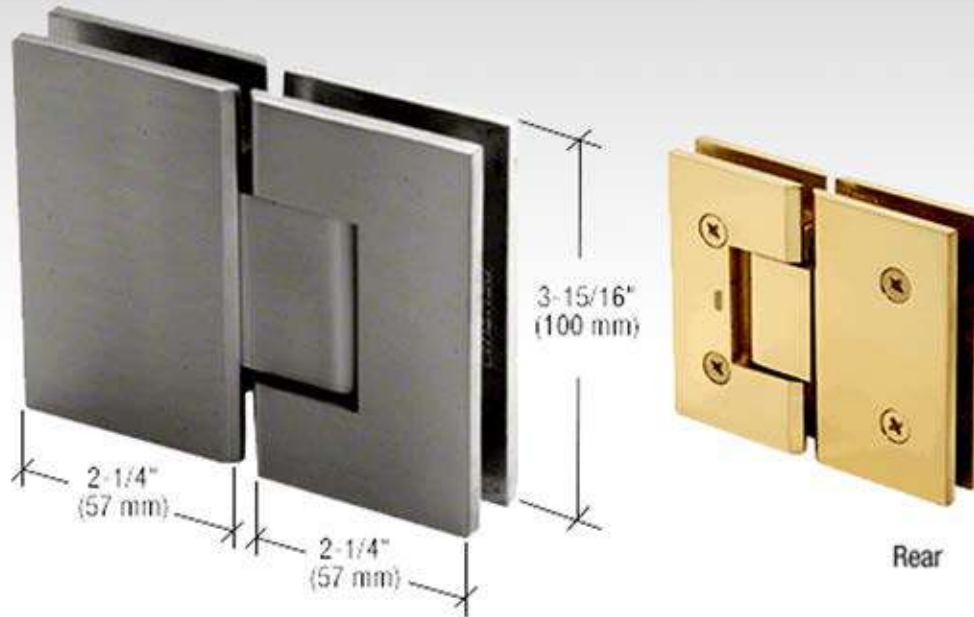

Glass to Glass Hinge - Brushed Satin

*These are the most common models - more types in stock available on the client's request.