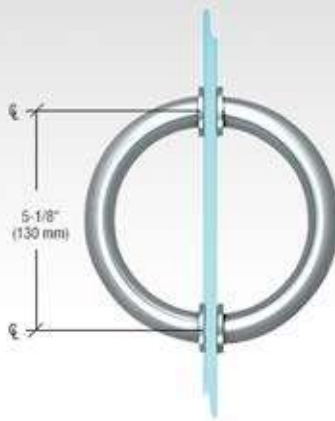

Shower Screens

Door Handle - Type SD