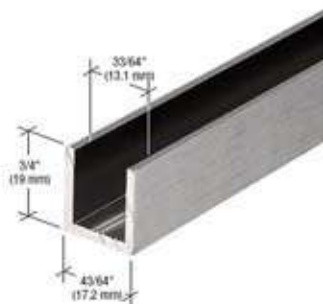

Brushed Anodized