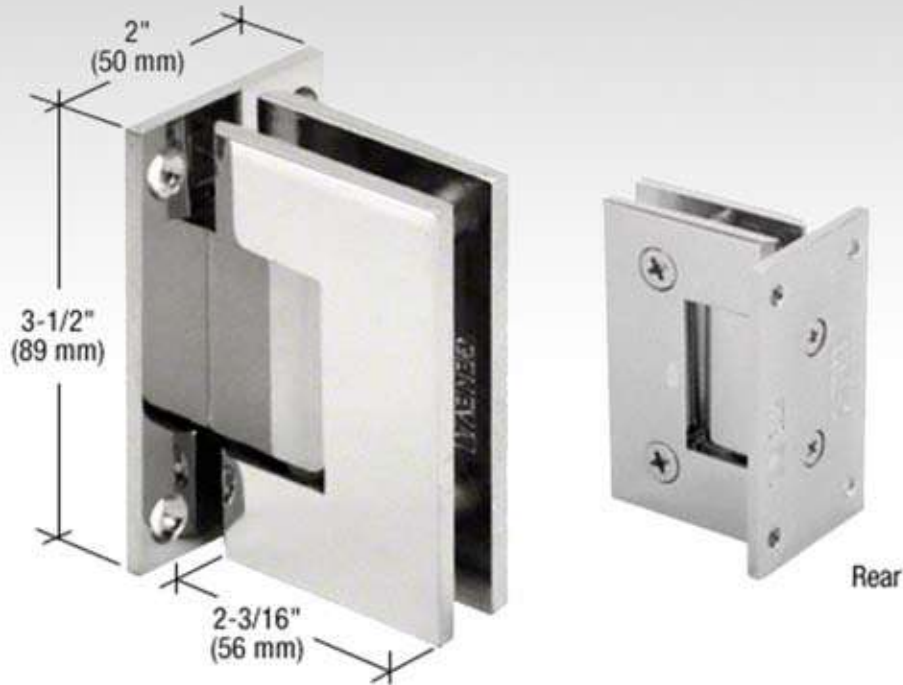

Shower Screens

Glass to Wall Hinge - Vienna Chrome

*These are the most common models - more types in stock available on the client's request.

Shower Screens

Glass to Wall Hinge - Brushed Satin

*These are the most common models - more types in stock available on the client's request.

Shower Screens

Glass to Wall Hinge - Offset Chrome

*These are the most common models - more types in stock available on the client's request.

Shower Screens

Glass to Glass Hinge - Chrome

*These are the most common models - more types in stock available on the client's request.