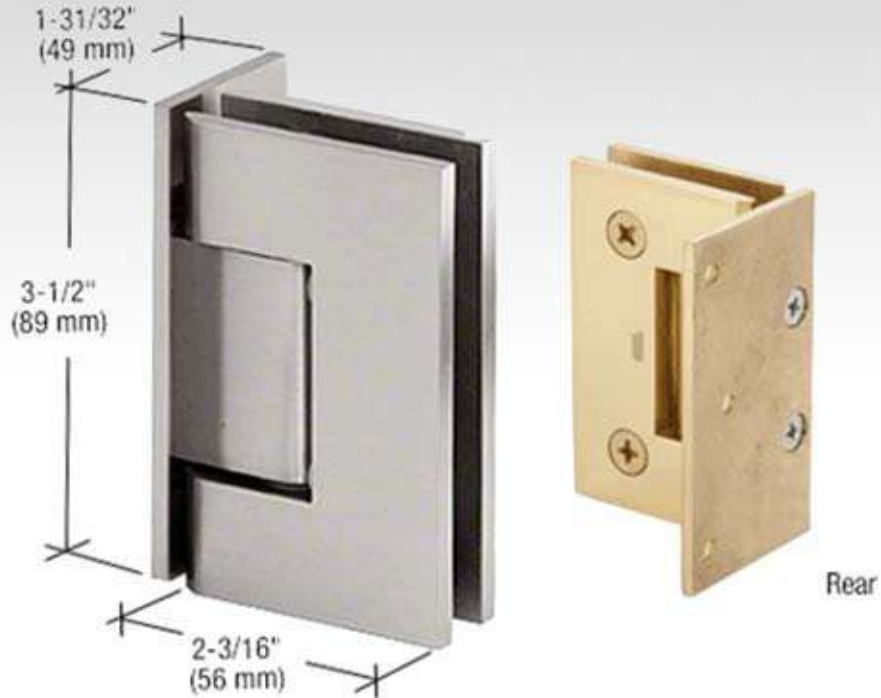

Shower Screens

Glass to Wall Hinge - Vienna Chrome

*These are the most common models - more types in stock available on the client's request.

Shower Screens

Glass to Wall Hinge - Brushed Satin

*These are the most common models - more types in stock available on the client's request.

Shower Screens

Glass to Wall Hinge - Offset Chrome

*These are the most common models - more types in stock available on the client's request.

Shower Screens

Glass to Glass Hinge - Chrome

*These are the most common models - more types in stock available on the client's request.