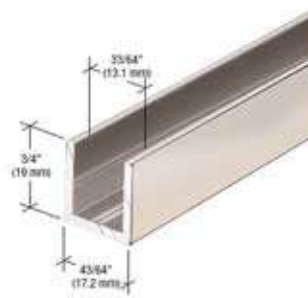

Polished Nickel

Satin Brass

*These are the most common models - more types in stock available on the client's request.

Shower Screens

L-Section

90 degree Aluminum Angle - Chrome

*These are the most common models - more types in stock available on the client's request.