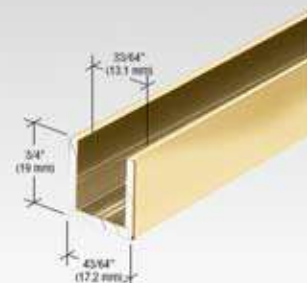

Gold Anodized