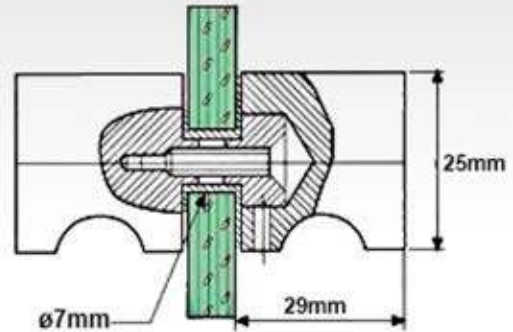

Shower Screens

Door Knob - Type SDK-11

*These are the most common models - more types in stock available on the client's request.

Shower Screens

Door Knob - Type SDK-15

*These are the most common models - more types in stock available on the client's request.