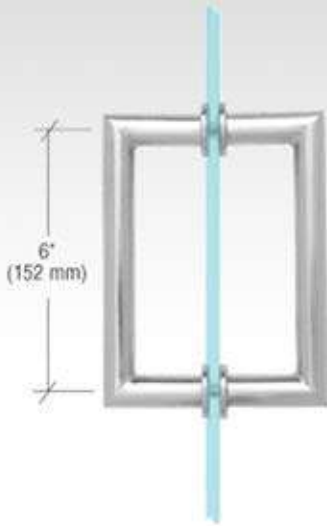

Polished Chrome

Door Handle - Type MT6

Polished Chrome