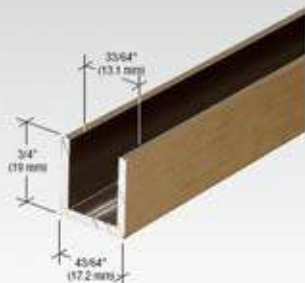

Polished Chrome

U-Channels

Antique Brass