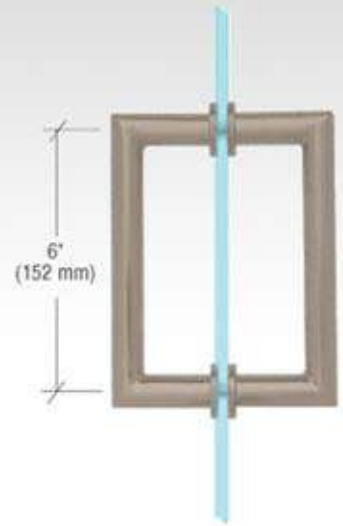

Brushed Nickel

*These are the most common models - more types in stock available on the client's request.

Shower Screens

Door Handle - Type MT6

Polished Chrome

Satin Chrome

Polished Brass

Brushed Nickel