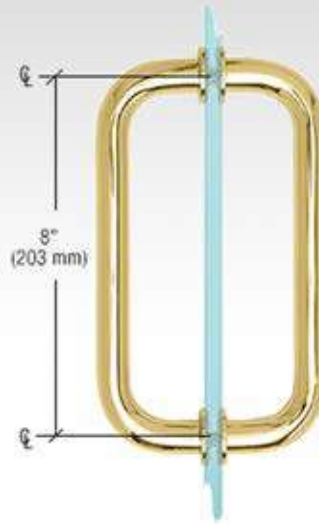

Shower Screens

Door Knob - Type SDK-12

*These are the most common models - more types in stock available on the client's request.

Shower Screens

Door Handle - Type BM8

Polished Chrome

Satin Chrome

Polished Brass

Brushed Nickel

*These are the most common models - more types in stock available on the client's request.

Shower Screens

Door Handle - Type MT6

Polished Chrome

Satin Chrome

Polished Brass

Brushed Nickel