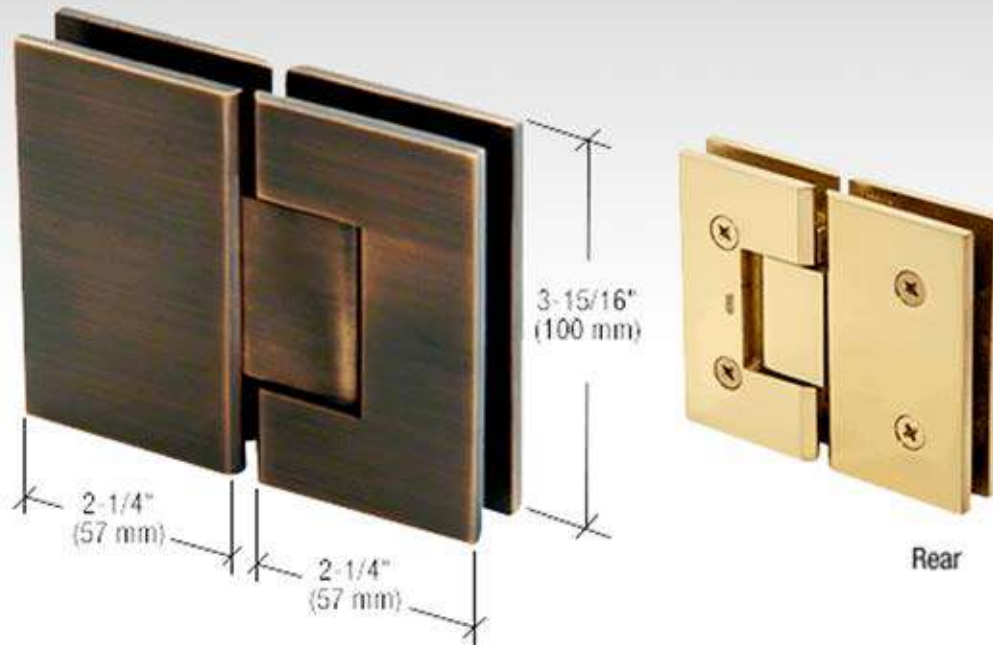

Shower Screens

Glass to Wall Hinge - Offset Chrome

*These are the most common models - more types in stock available on the client's request.

Shower Screens

Glass to Glass Hinge - Chrome

*These are the most common models - more types in stock available on the client's request.

Shower Screens

Glass to Glass Hinge - Brushed Satin

*These are the most common models - more types in stock available on the client's request.

Shower Screens

Glass to Glass Hinge - Bronze

*These are the most common models - more types in stock available on the client's request.