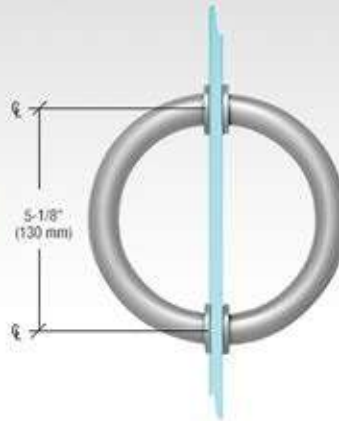

Shower Screens

Door Handle - Type SD

*These are the most common models - more types in stock available on the client's request.