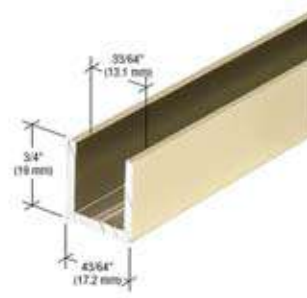

Polished Nickel

Satin Brass

*These are the most common models - more types in stock available on the client's request.

Shower Screens

L-Section

90 degree Aluminum Angle - Chrome

*These are the most common models - more types in stock available on the client's request.