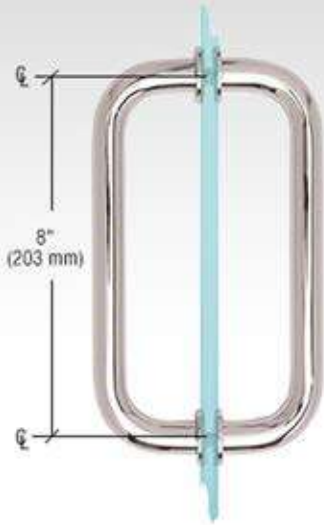

Shower Screens

Door Knob - Type SDK-12

*These are the most common models - more types in stock available on the client's request.

Shower Screens

Door Handle - Type BM8

Polished Chrome

Satin Chrome

Polished Brass

Brushed Nickel

*These are the most common models - more types in stock available on the client's request.

Shower Screens

Door Handle - Type MT6

Polished Chrome

Satin Chrome

Polished Brass

Brushed Nickel