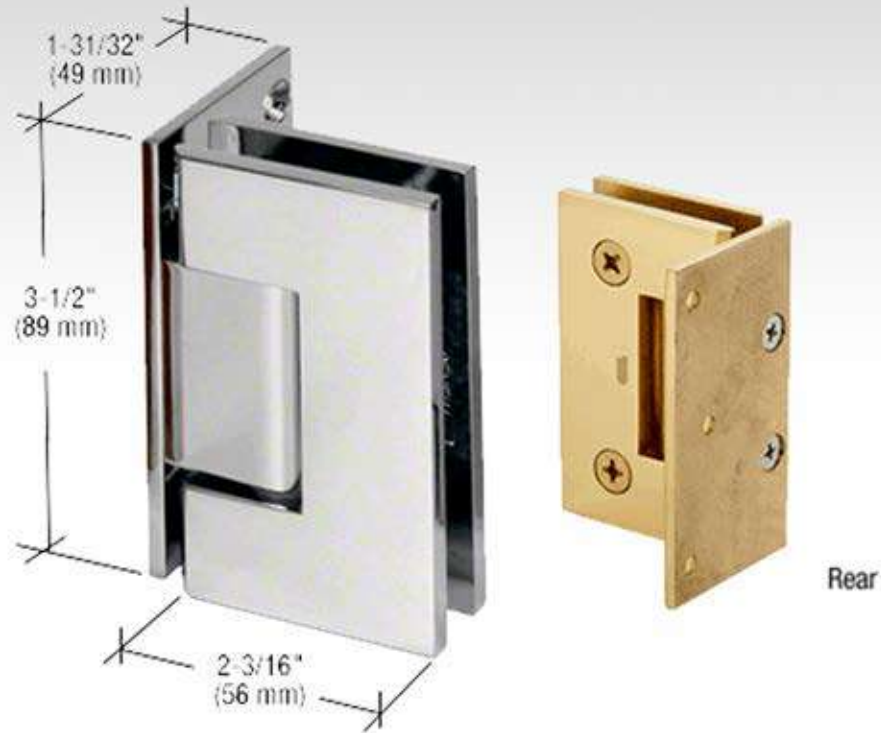

Shower Screens

Glass to Wall Hinge - Vienna Chrome

*These are the most common models - more types in stock available on the client's request.

Shower Screens

Glass to Wall Hinge - Brushed Satin

*These are the most common models - more types in stock available on the client's request.

Shower Screens

Glass to Wall Hinge - Offset Chrome

*These are the most common models - more types in stock available on the client's request.

Shower Screens

Glass to Glass Hinge - Chrome

*These are the most common models - more types in stock available on the client's request.

Shower Screens

Glass to Glass Hinge - Brushed Satin

*These are the most common models - more types in stock available on the client's request.

Shower Screens

Glass to Glass Hinge - Bronze

*These are the most common models - more types in stock available on the client's request.

Shower Screens

Door Knob - Type SDK-11

*These are the most common models - more types in stock available on the client's request.

Shower Screens

Door Knob - Type SDK-15

*These are the most common models - more types in stock available on the client's request.