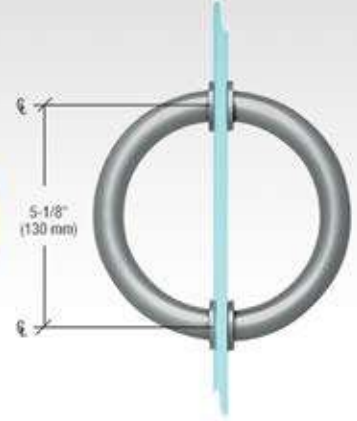

Brushed Nickel

*These are the most common models - more types in stock available on the client's request.

Shower Screens

Door Handle - Type MT6

Polished Chrome

Satin Chrome

Polished Brass

Brushed Nickel

*These are the most common models - more types in stock available on the client's request.

Shower Screens

Door Handle - Type SD

Polished Chrome

Satin Chrome

Polished Brass

Brushed Nickel

*These are the most common models - more types in stock available on the client's request.