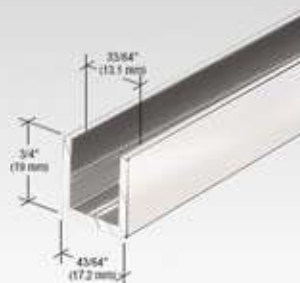

Polished Brass

Brite Anodized