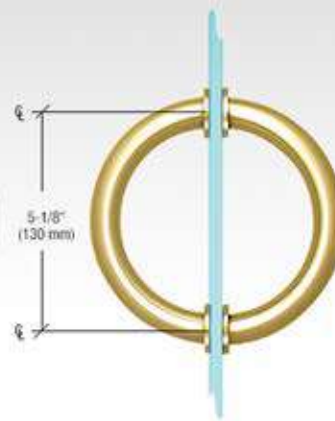

Brushed Nickel

*These are the most common models - more types in stock available on the client's request.

Shower Screens

Door Handle - Type MT6

Polished Chrome

Satin Chrome

Polished Brass

Brushed Nickel

*These are the most common models - more types in stock available on the client's request.

Shower Screens

Door Handle - Type SD

Polished Chrome

Satin Chrome

Polished Brass

Brushed Nickel

*These are the most common models - more types in stock available on the client's request.