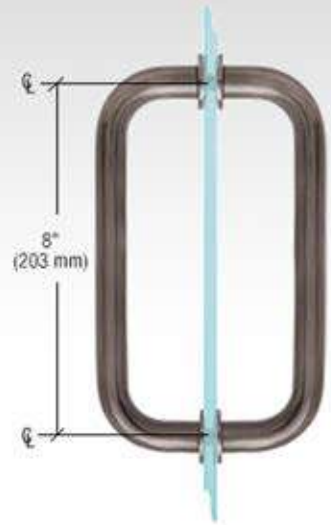

Shower Screens

Door Knob - Type SDK-12

*These are the most common models - more types in stock available on the client's request.

Shower Screens

Door Handle - Type BM8

Polished Chrome

Satin Chrome

Polished Brass