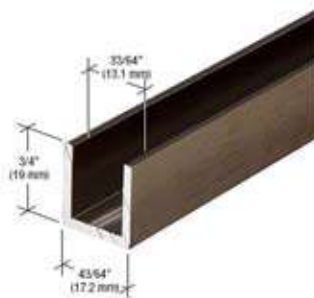

Brushed Bronze