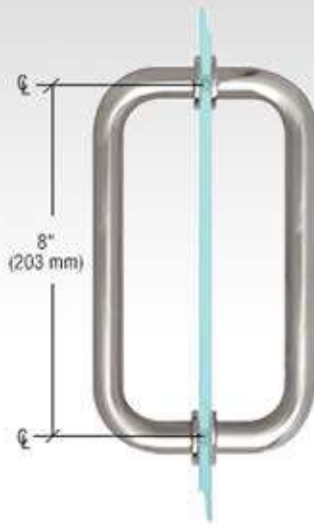

Shower Screens

Door Knob - Type SDK-12

*These are the most common models - more types in stock available on the client's request.

Shower Screens

Door Handle - Type BM8

Polished Chrome

Satin Chrome

Polished Brass

Brushed Nickel

*These are the most common models - more types in stock available on the client's request.

Shower Screens

Door Handle - Type MT6

Polished Chrome

Satin Chrome

Polished Brass

Brushed Nickel