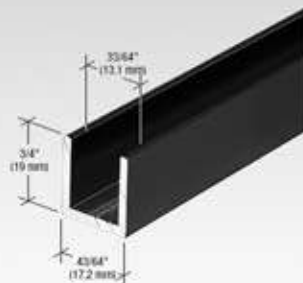

Satin Chrome

Black