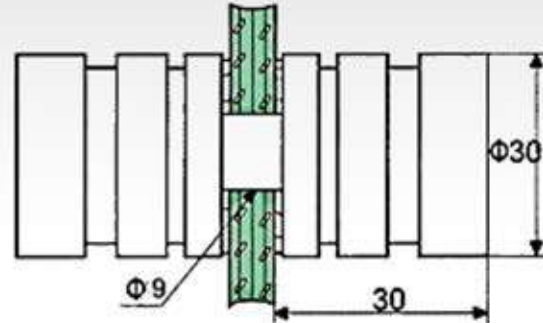

Shower Screens

Door Knob - Type SDK-12

*These are the most common models - more types in stock available on the client's request.