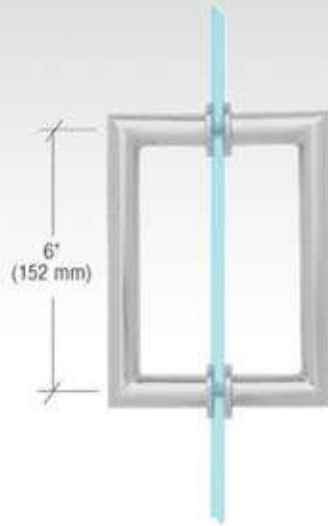

Brushed Nickel

*These are the most common models - more types in stock available on the client's request.

Shower Screens

Door Handle - Type MT6

Polished Chrome

Satin Chrome

Polished Brass

Brushed Nickel