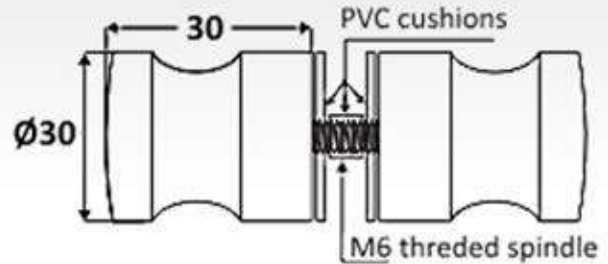

Shower Screens

Door Knob - Type SDK-11

*These are the most common models - more types in stock available on the client's request.