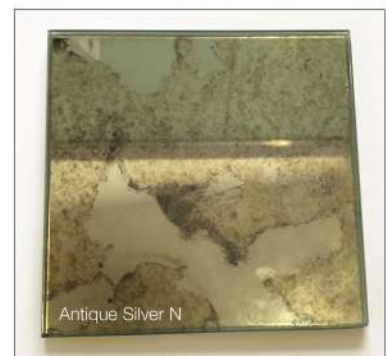

Antique Silver N