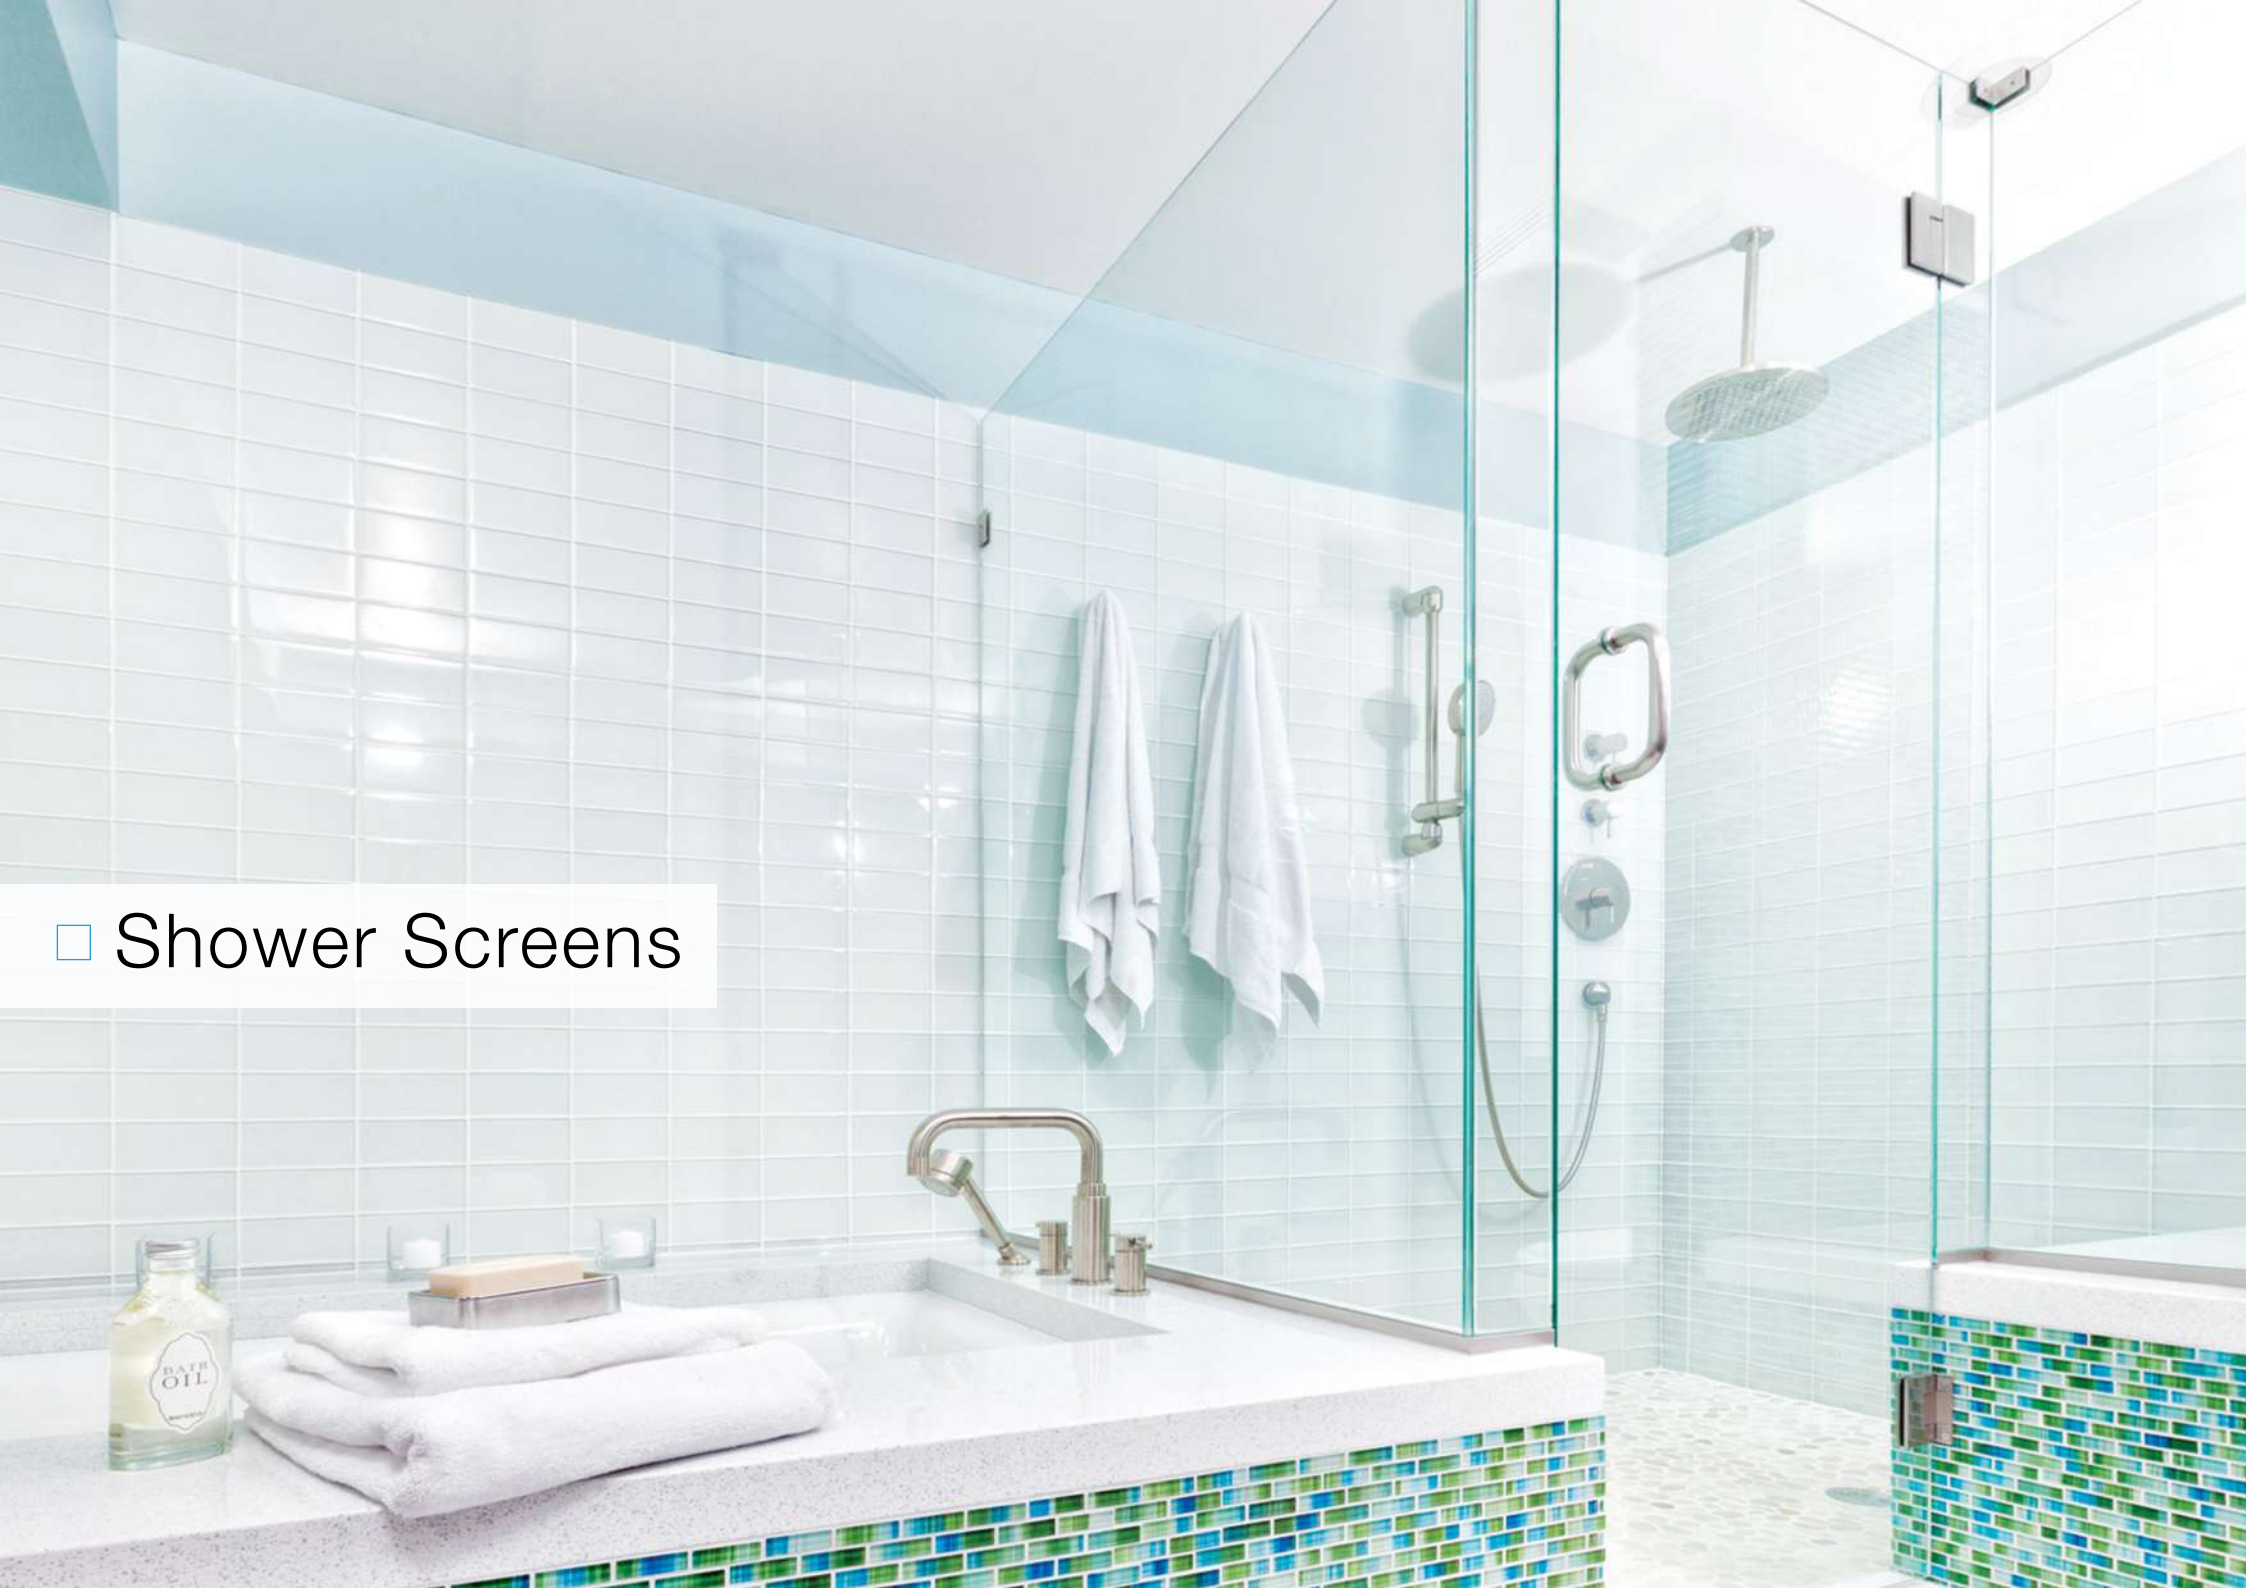

PAR

Glass

Your target is our aim →

□ Shower Screens

Shower Screens

Frameless glass shower doors and enclosures are now a typical feature within many hotels and leisure centres, but also work equally well within domestic bathroom applications.

An all glass shower enclosure removes the design limitations present in a typical framed system. Visible ironmongery is reduced to an absolute minimum and by using clear acrylic seals you are left with a totally frameless glass enclosure/screen.