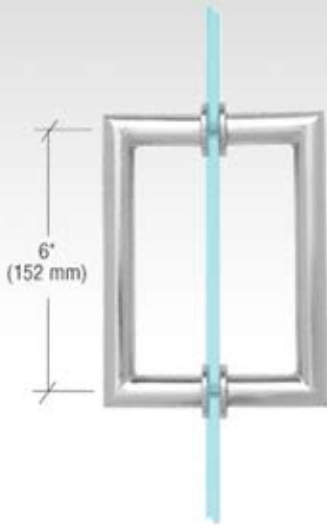

Shower Screens

Door Handle - Type MT6

Polished Chrome

Satin Chrome

Polished Brass

Brushed Nickel

*These are the most common models - more types in stock available on the client's request.