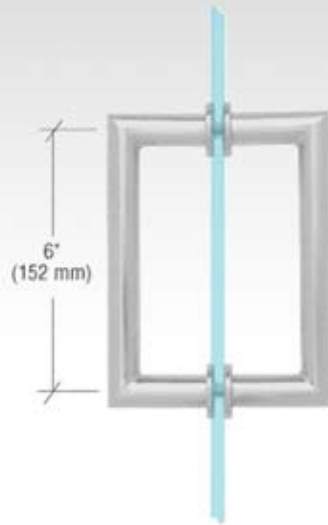

Shower Screens

Door Handle - Type MT6

Polished Chrome

Satin Chrome

Polished Brass

Brushed Nickel

*These are the most common models - more types in stock available on the client's request.