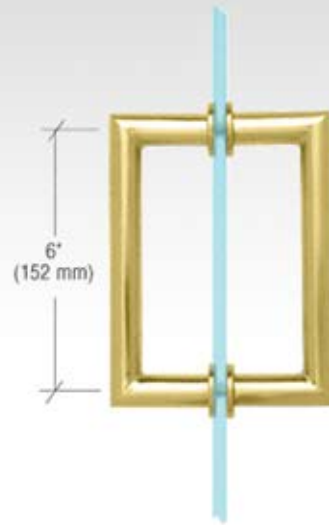

Shower Screens

Door Handle - Type MT6

Polished Chrome

Satin Chrome

Polished Brass

Brushed Nickel

*These are the most common models - more types in stock available on the client's request.