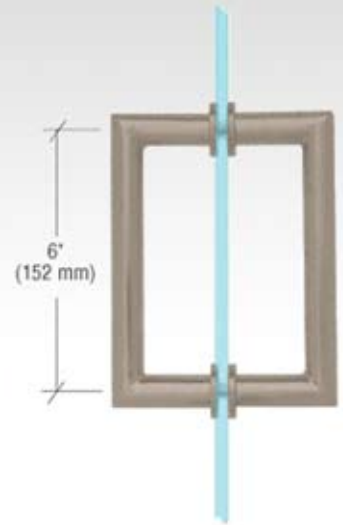

Shower Screens

Door Handle - Type MT6

Polished Chrome

Satin Chrome

Polished Brass

Brushed Nickel

*These are the most common models - more types in stock available on the client's request.