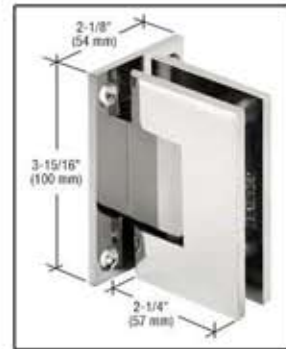

Vienna 037 Series Wall Mount Hinge

All Black

Antique Bronze

Antique Brushed Nickel

Brushed Copper

Brushed Satin Chrome

Chrome

Gold Plated