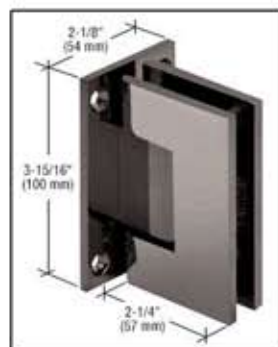

Vienna 037 Series Wall Mount Hinge

All Black

Antique Bronze

Antique Brushed Nickel

Brushed Copper

Brushed Satin Chrome

Chrome

Gold Plated