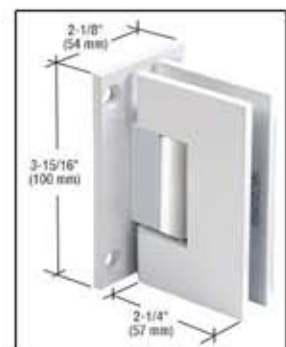

Gun Metal

Old Rubbed Bronze

Brushed Bronze

Satin Brass

White with Chrome Accents

- Please note all the hinges are made from Brass and then coated.