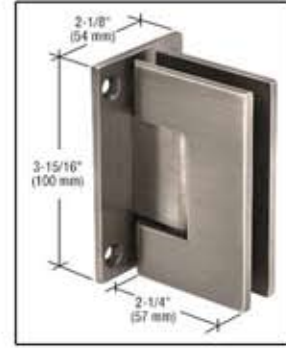

Vienna 037 Series Wall Mount Hinge

All Black

Antique Bronze

Antique Brushed Nickel

Brushed Copper

Brushed Satin Chrome

Chrome

Gold Plated