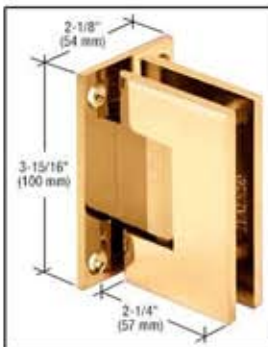

Vienna 037 Series Wall Mount Hinge

All Black

Antique Bronze

Antique Brushed Nickel

Brushed Copper

Brushed Satin Chrome

Chrome

Gold Plated