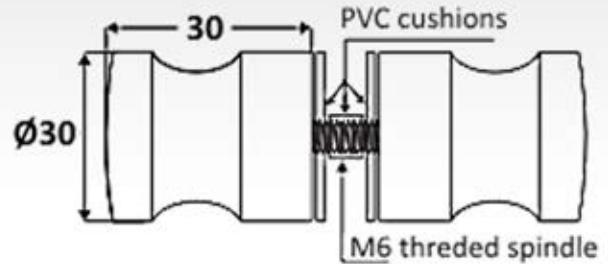

Shower Screens

Door Knob - Type SDK-11

*These are the most common models - more types in stock available on the client's request.