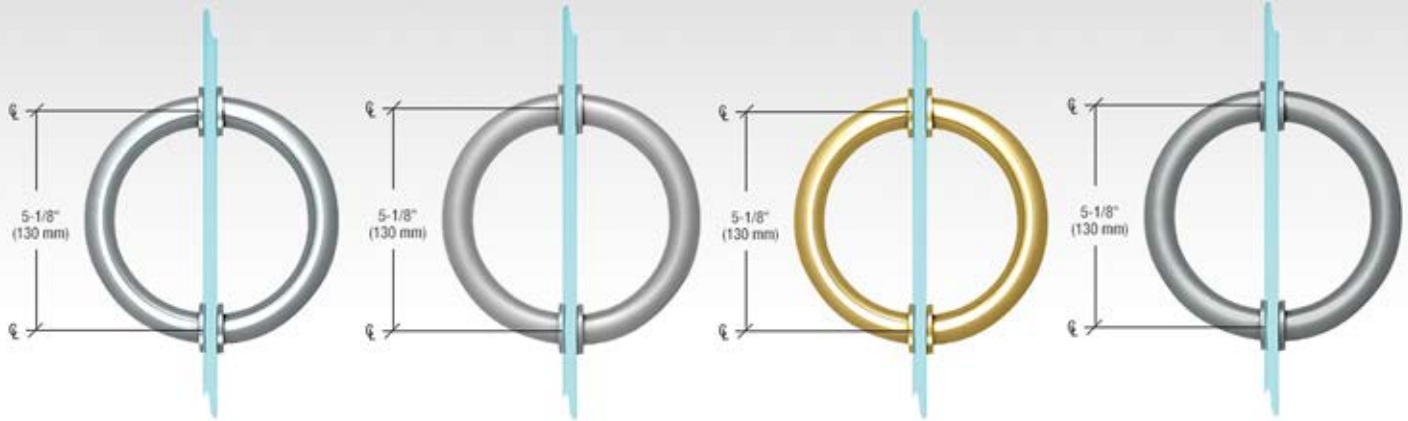

# Shower Screens

## Door Handle - Type SD

Polished Chrome

Satin Chrome

Polished Brass

Brushed Nickel

\*These are the most common models - more types in stock available on the client's request.